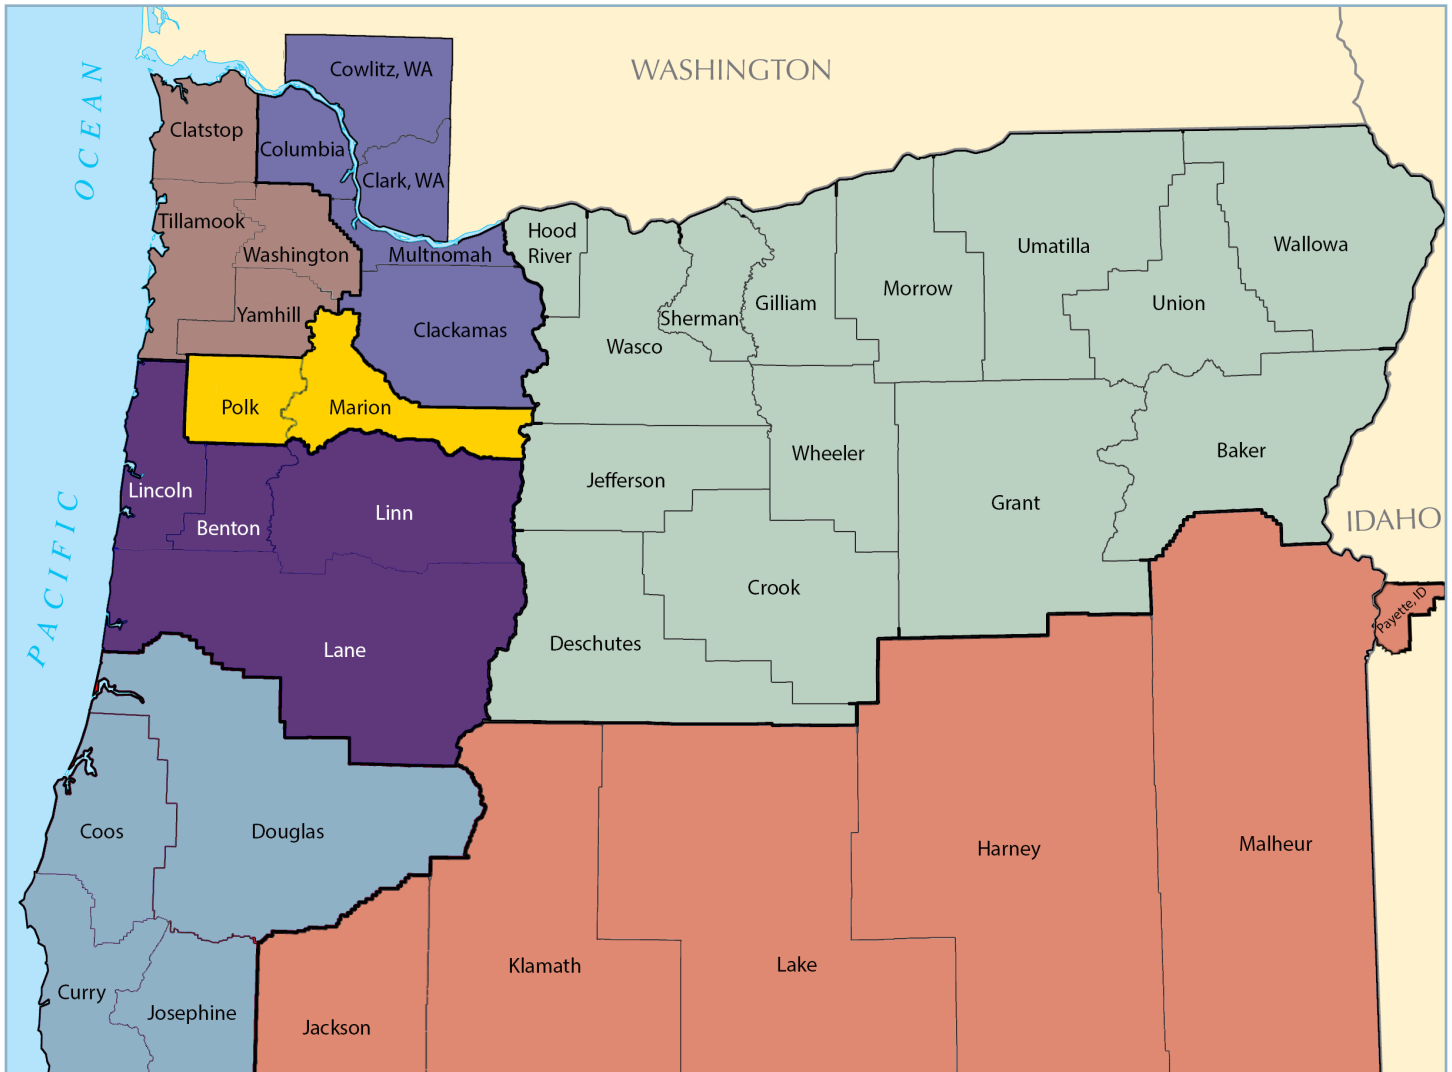

SEIU 503 Board of Directors Regional Districts

July 2015

Region 1: Central Valley, 3 Board seats
Marion and Polk Counties

Region 2: South Valley, 2 Board seats
Benton, Lane, Lincoln, and Linn Counties

Region 3: Southwest Oregon, 1 Board seat
Coos, Curry, Douglas, and Josephine Counties

Region 4: Southern Oregon, 1 Board seat
Jackson, Klamath, Lake, Harney, Malheur, and Payette (ID) Counties

Region 5: Eastern and Central Oregon, 1 Board seat
Baker, Crook, Deschutes, Gilliam, Grant, Hood River, Jefferson, Morrow, Sherman, Umatilla, Union, Wallowa, Wasco, and Wheeler Counties

Region 6: Multnomah and Clackamas Counties, 3 Board seats
Multnomah, Clackamas, Columbia, and Clark and Cowlitz (WA) Counties

Region 7: Northwest Oregon, 1 Board seat
Clatsop, Tillamook, Washington and Yamhill Counties