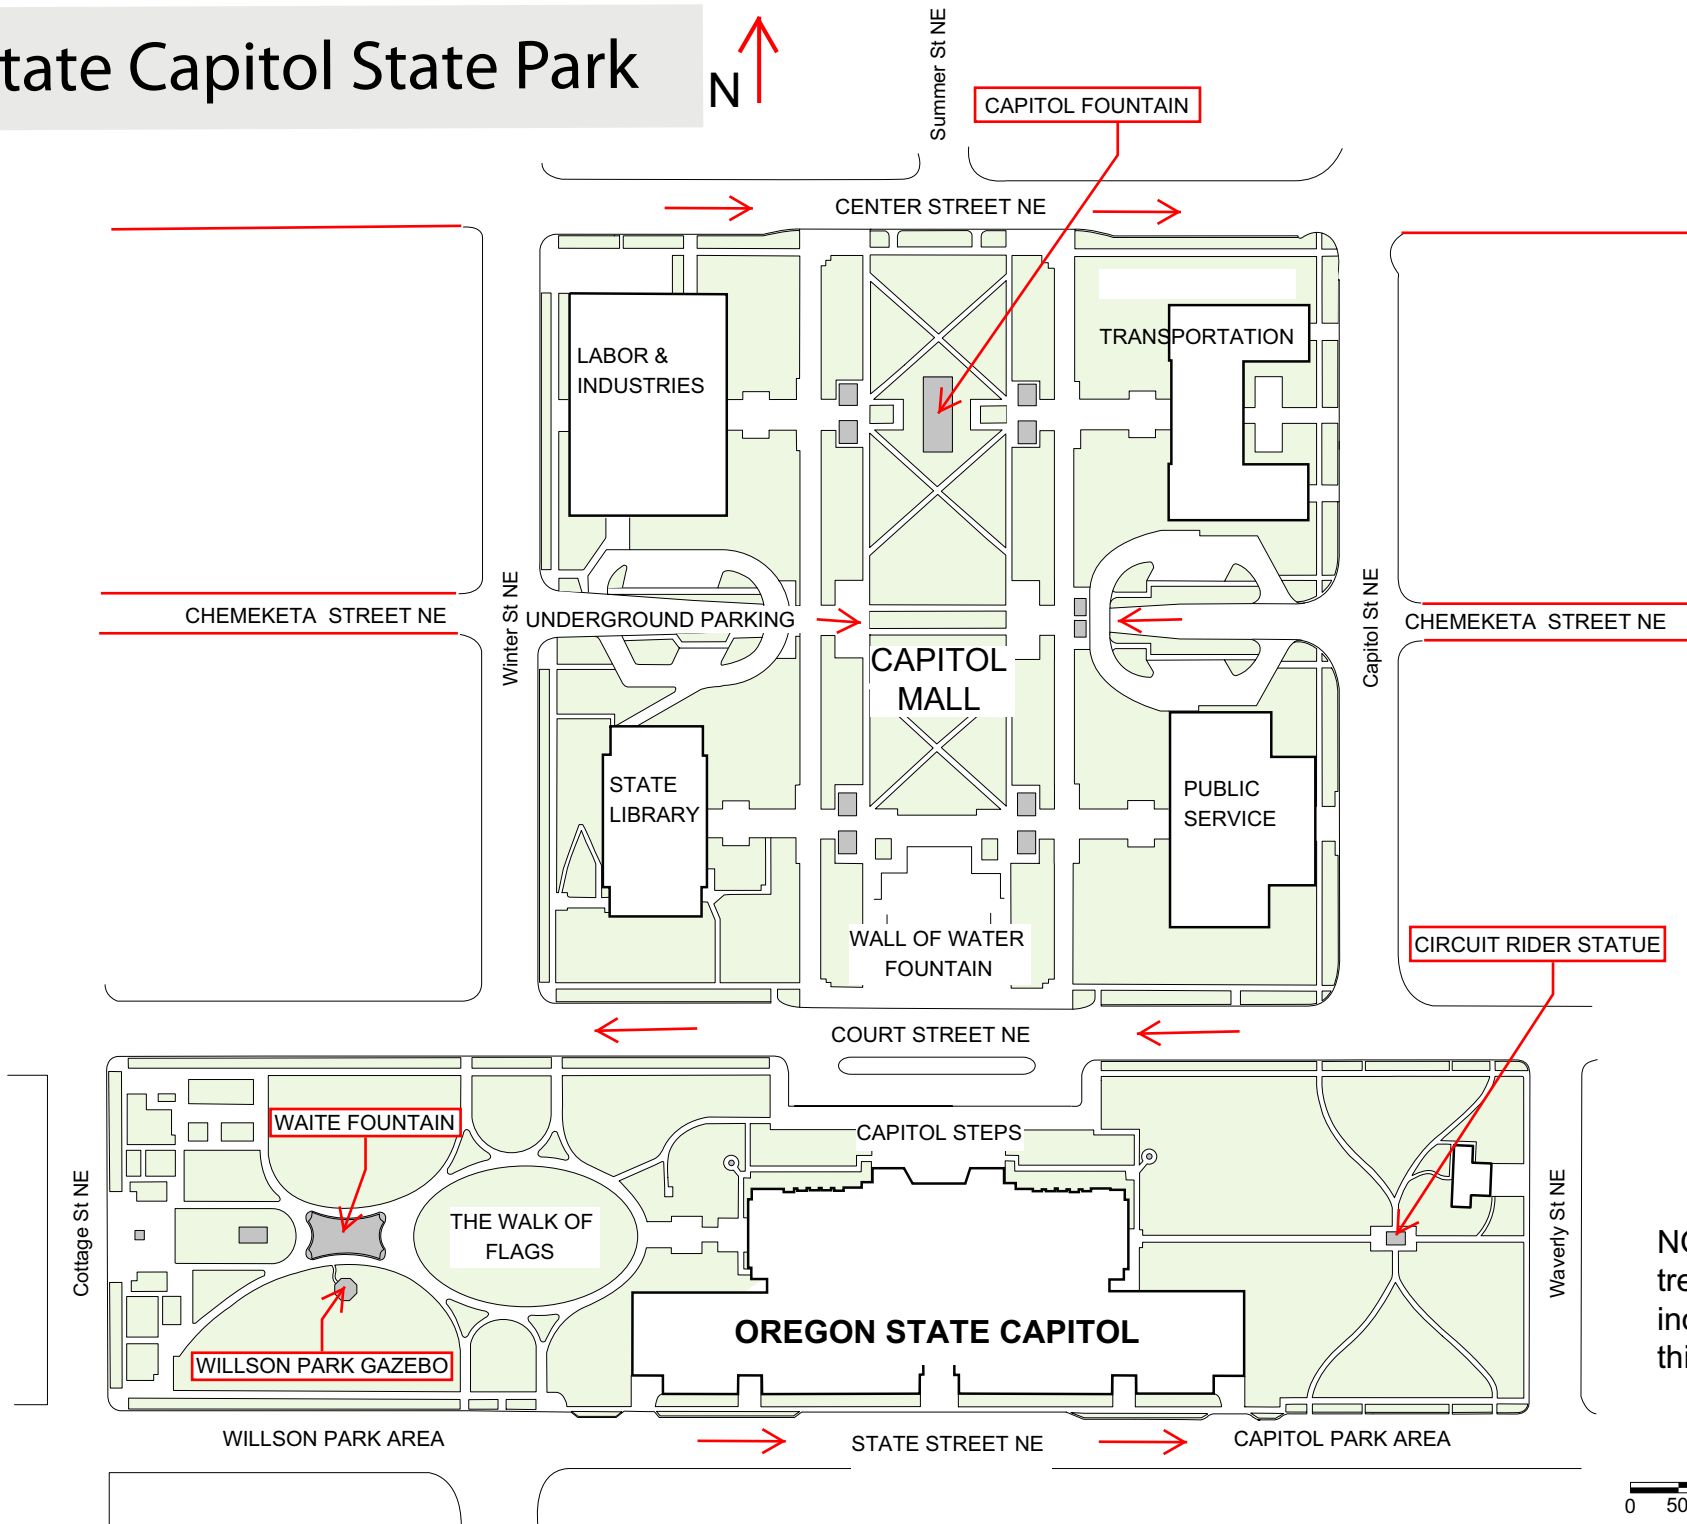

State Capitol State Park

NOTE: Park trees are not indicated on this map.

0 50 100 150 250
1" = 200'