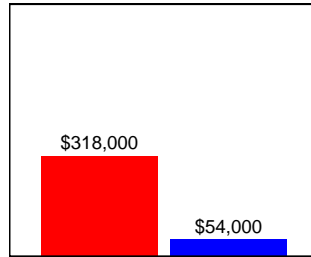

University Salary Inequality: Presidents' Salaries vs. Average SEIU Bargaining Unit Wages

UO

OSU

PSU

WOU

OIT

SOU

EOU

Annual Salary Type

- President's Salary
- Average SEIU Bargaining Unit Salary

University

Note: Salaries represent current base annual salary. Figures exclude bonuses, stipends, retirement benefits, health insurance, or other forms of total compensation.