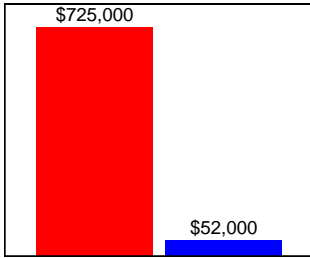

University Salary Inequality: Presidents' Salaries vs. Average SEIU Bargaining Unit Wages

UO

OSU

PSU

WOU

OIT

SOU

EOU

Annual Salary Type

- President's Salary
- Average SEIU Bargaining Unit Salary

University

Note: Salaries represent current base annual salary. Figures exclude bonuses, stipends, retirement benefits, health insurance, or other forms of total compensation.