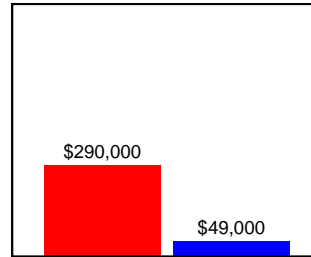

University Salary Inequality: Presidents' Salaries vs. Average SEIU Bargaining Unit Wages

UO

OSU

PSU

WOU

OIT

SOU

EOU

Annual Salary Type

- President's Salary
- Average SEIU Bargaining Unit Salary

University

Note: Salaries represent current base annual salary. Figures exclude bonuses, stipends, retirement benefits, health insurance, or other forms of total compensation.