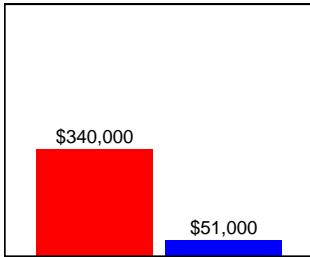

University Salary Inequality: Presidents' Salaries vs. Average SEIU Bargaining Unit Wages

UO

OSU

PSU

WOU

OIT

SOU

EOU

Annual Salary Type

- President's Salary
- Average SEIU Bargaining Unit Salary

University

Note: Salaries represent current base annual salary. Figures exclude bonuses, stipends, retirement benefits, health insurance, or other forms of total compensation.