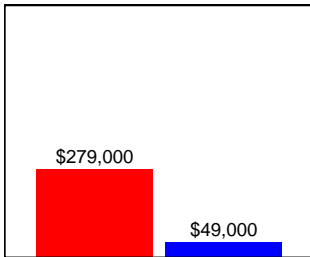

University Salary Inequality: Presidents' Salaries vs. Average SEIU Bargaining Unit Wages

UO

OSU

PSU

WOU

OIT

SOU

EOU

Annual Salary Type

- President's Salary
- Average SEIU Bargaining Unit Salary

University

Note: Salaries represent current base annual salary. Figures exclude bonuses, stipends, retirement benefits, health insurance, or other forms of total compensation.