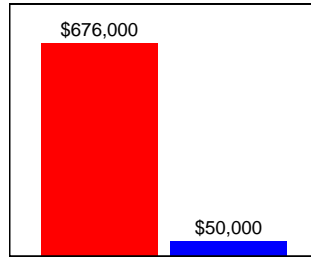

University Salary Inequality: Presidents' Salaries vs. Average SEIU Bargaining Unit Wages

UO

OSU

PSU

WOU

OIT

SOU

EOU

Annual Salary Type

- President's Salary
- Average SEIU Bargaining Unit Salary

University

Note: Salaries represent current base annual salary. Figures exclude bonuses, stipends, retirement benefits, health insurance, or other forms of total compensation.